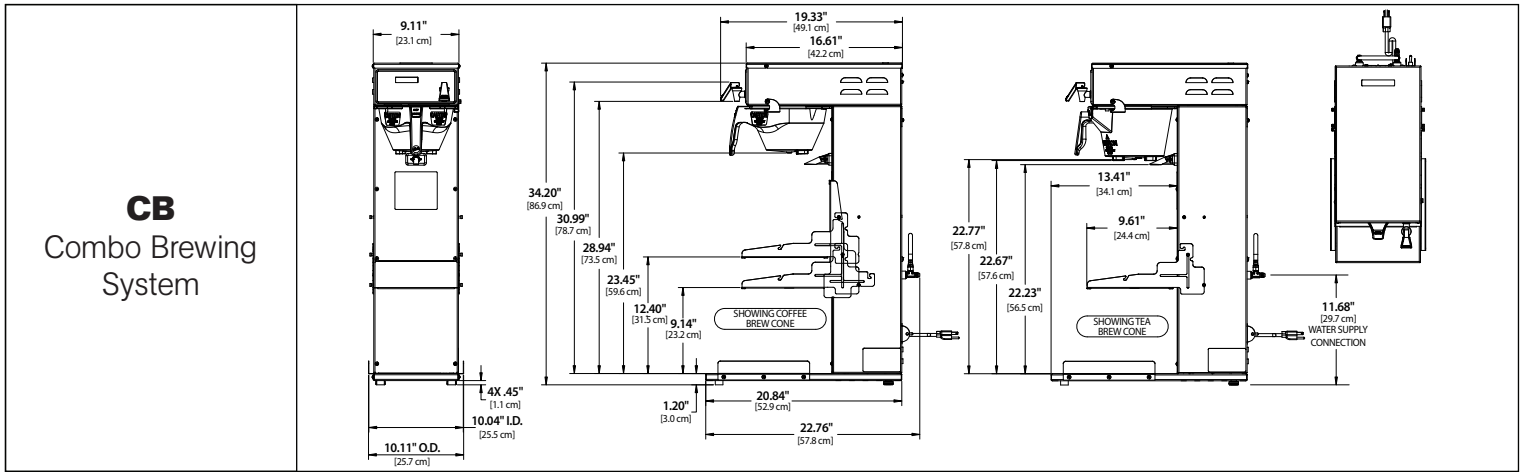

■ Features

- G3 Digital Control Module
- Brew Basket Lock
- Three Beverage Options – Iced Tea, Iced Coffee and Hot Coffee
- Dual Batch Option
- Intuitive Scroll-Through Precision Programming
- On-Board Diagnostics Reduce Downtime
- Standard (CB) and Low-Profile (CBP) Models – Select the ideal model to suite operational space and volume requirements.

Perfecting the art of brewing since 1941

G3 Digital Combo Brewing Systems

Specifications

MODEL #	DESCRIPTION	BREW CAPACITY	HEIGHT x WIDTH x DEPTH	SHIP WEIGHT	SHIP CUBE
CB	G3 Digital Combo Brewing System	3.0 Gallons Tea / 85 oz. Coffee	34.20" x 10.11" x 22.76"	44.0 lbs.	9.1 cu. ft.
CBP	G3 Digital Combo Brewing System, Low Profile	3.0 Gallons Tea / 85 oz. Coffee	29.30" x 10.97" x 25.70"	46.0 lbs.	7.5 cu. ft.