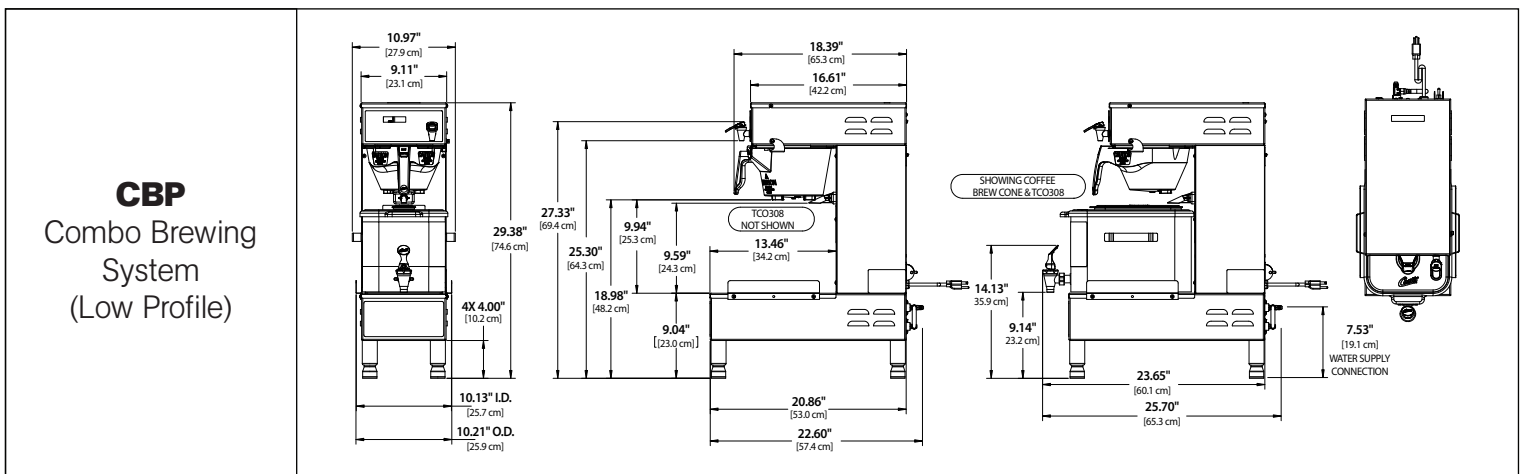

Perfecting the art of brewing since 1941

G3 Digital Combo Brewing Systems

Specifications

MODEL #	DESCRIPTION	BREW CAPACITY	HEIGHT x WIDTH x DEPTH	SHIP WEIGHT	SHIP CUBE
CB	G3 Digital Combo Brewing System	3.0 Gallons Tea / 85 oz. Coffee	34.20" x 10.11" x 22.76"	44.0 lbs.	9.1 cu. ft.
CBP	G3 Digital Combo Brewing System, Low Profile	3.0 Gallons Tea / 85 oz. Coffee	29.30" x 10.97" x 25.70"	46.0 lbs.	7.5 cu. ft.