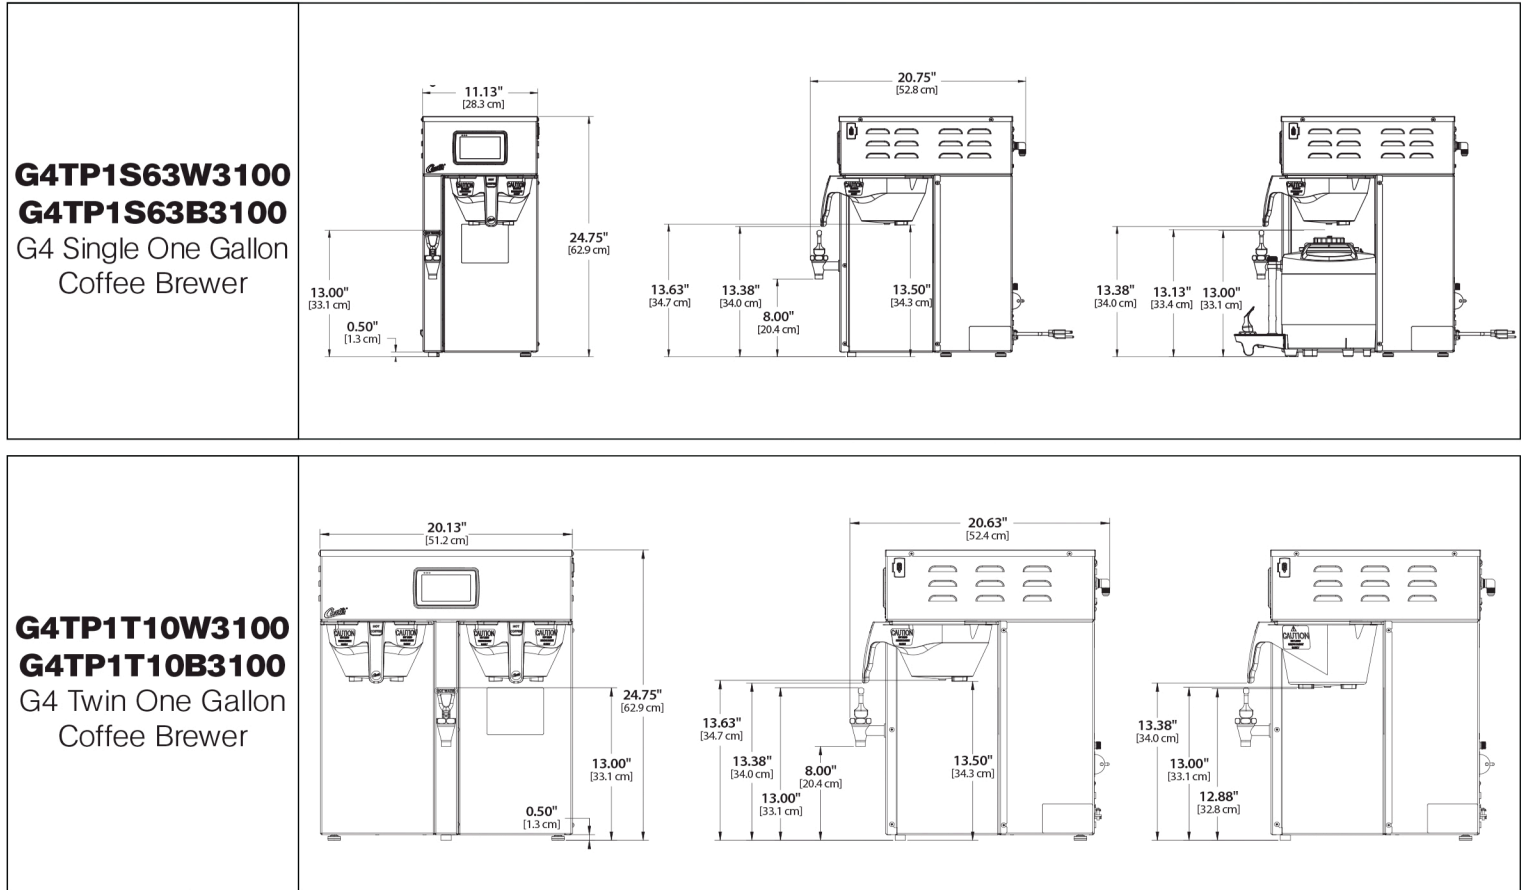

G4 ThermoPro® One Gallon Coffee Brewers

Specifications

MODEL #	DESCRIPTION	HEIGHT x WIDTH x DEPTH	BREWER FILL WEIGHT	BREWED GAL/HR
G4TP1S63W3100	G4 ThermoPro® Single 1.0 gal., Sky White	24.75" x 11.13" x 20.75"	59.4 lbs.	4.5/10.0
G4TP1S63B3100	G4 ThermoPro® Single 1.0 gal., Black	24.75" x 11.13" x 20.75"	59.4 lbs.	4.5/10.0
G4TP1T10W3100	G4 ThermoPro® Twin 1.0 gal., Sky White	24.75" x 20.13" x 20.63"	118.4 lbs.	15.0/21.0
G4TP1T10B3100	G4 ThermoPro® Twin 1.0 gal., Black	24.75" x 20.13" x 20.63"	118.4 lbs.	15.0/21.0

Utility Requirements

MODEL #	PHASE	VOLTS	AMPS	ELECTRICAL					WATER			
				MIN. CIRCUIT	HEAT CONFIG	WIRE	WATTS	HERTZ	CONNECTOR	PRESSURE	MIN. FLOW RATE	TANK VOL.
G4TP1S63W3100	1 PH	110/220V	13.8/12.2A	15/20A	2 x 1600W	2/3W+G	1650/2700W	50/60 Hz	3/8" Flare	20 - 90 psi	1.0 GPM	2.2 gal.
G4TP1S63B3100	1 PH	110/220V	13.8/12.2A	15/20A	2 x 1600W	2/3W+G	1650/2700W	50/60 Hz	3/8" Flare	20 - 90 psi	1.0 GPM	2.2 gal.
G4TP1T10W3100	1 PH	220V	23.0/34.5A	30/50A	3 x 2500W	3W+G	5100/7600W	50/60 Hz	3/8" Flare	20 - 90 psi	2.0 GPM	5.2 gal.
G4TP1T10B3100	1 PH	220V	23.0/34.5A	30/50A	3 x 2500W	3W+G	5100/7600W	50/60 Hz	3/8" Flare	20 - 90 psi	2.0 GPM	5.2 gal.

SPECIFICATIONS SUBJECT TO CHANGE WITHOUT NOTICE

Dispenser Reference Guide

MODEL #	TXSG0101S600	TFT1G/TFTR1G	TFT1G2	TFT1G3
G4TP1S63W3100	✓	✓	✓	✓
G4TP1S63B3100	✓	✓	✓	✓
G4TP1T10W3100	✓	✓	✓	✓
G4TP1T10B3100	✓	✓	✓	✓

WARNING - These products can expose you to chemicals including Acrylamide and Bisphenol A (BPA), which are known to the State of California to cause cancer and birth defects or other reproductive harm. For more information visit www.P65Warnings.ca.gov

Wilbur Curtis Co., Inc. / 6913 Acco Street / Montebello CA 90640
800.421.6150 / 323.837.2300 / www.wilburcurtis.com
Perfecting the art of brewing since 1941

AUG/2018 F-5005 revA